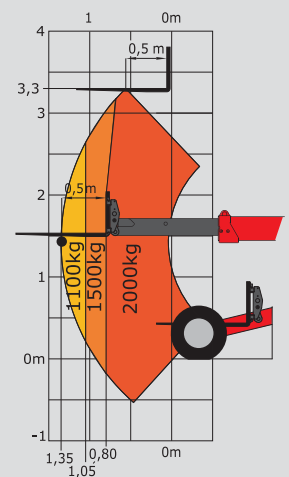

On stabilisers