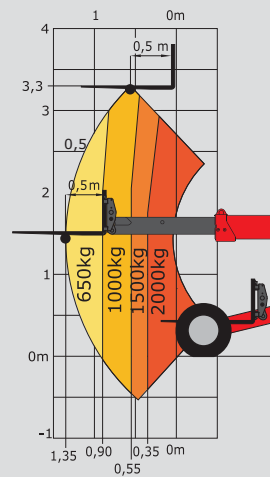

Maximum Capacity2000 kg

LIFTING

Maximum lifting height3300 mm

Maximum front reach1350 mm

Side-shift.....135 mm

ENGINE / TRANSMISSION

TypeKUBOTA (27 HP)

Hydrostatic transmission

Driving wheels3

TYRES

Front tyres.....26x12-12 10 PR

Rear tyre26x12-12 10 PR

DIMENSIONS

Width2449 mm

Height2159 mm

Overhang (in transport position)1400 mm

OPTIONS

Full mounting kit

Load repartition calculation (on request)

Rearview mirrors

Rotating beacon

Road lights

Working lights and reversing light

Load backrest